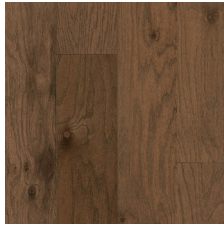

Bruce®

PHOTO: Storm Point, Oak, EKAH72L09S

AMERICAN HONOR™ | ENGINEERED HARDWOOD

American Made Quality and Beautiful Design

- Scratch resistant performance with on-trend matte finish
- Lightly brushed texture enhances the natural character of the wood
- Beauty and durability at a competitive price

25-YEAR LIMITED
RESIDENTIAL WARRANTY

MADE IN THE USA

American Honor™ hardwood floors feature more than 90% domestic content.

SEMPERUS
SCS Global Services

AMERICAN HONOR™ | ENGINEERED HARDWOOD

OAK

American Natural
6-1/2" EKAH72L01SEE

Sand Bank
6-1/2" EKAH72L02SEE

Gunstock
6-1/2" EKAH72L03SEE

Hill Top
6-1/2" EKAH72L04SEE

Of The Woods
6-1/2" EKAH72L05SEE

Weathered Steel
6-1/2" EKAH72L07SEE

Wind Haven
6-1/2" EKAH72L08SEE

Storm Point
6-1/2" EKAH72L09SEE

Cave Hill
6-1/2" EKAH72L10SEE

Highland Trail
6-1/2" EKAH72L06SEE

AMERICAN HONOR ENGINEERED

SPECIES	Oak	THICKNESS	3/8" (nominal); 0.312" (actual)	PLANK LENGTH(S)	10" to 48"	CARTONS PER PALLET	36
WIDTH	6-1/2"	GLOSS	Low	SQ FT PER CARTON	30.5	FINISH	Scratch Resistant Performance
EDGE DETAIL	Micro-beveled edges and ends			BOARD-TO-BOARD VARIATION	Most		
INSTALLATION	Float, Glue, Staple Below / On / Above Ground Level			WARRANTY	25-Year Limited Residential		