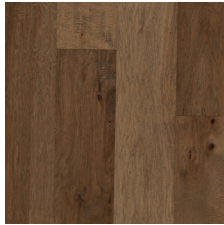

Bruce®

PHOTO: Flagstone, Hickory, EHN72L04H

NEXT FRONTIER™ | ENGINEERED HARDWOOD

American Made Quality and Beautiful Design

- Classic hand-scraped texture gives depth to the wood grain that you can see and feel
- Made from North American Hickory, one of the toughest and hardest American wood species
- Featuring our most scratch and stain-resistant coating to keep your floor looking beautiful
- Quality 6-1/2" wide-width boards

HICKORY

Natural
6-1/2" EHNH72L01HEE

Driftscape
6-1/2" EHNH72L02HEE

Summerlands
6-1/2" EHNH72L03HEE

Flagstone
6-1/2" EHNH72L04HEE

Earthen Shell
6-1/2" EHNH72L05HEE

Foggy Forest
6-1/2" EHNH72L06HEE

Forged Gray
6-1/2" EHNH72L07HEE

Steeple Spice
6-1/2" EHNH72L08HEE

Sparrow
6-1/2" EHNH72L09HEE

Ganache
6-1/2" EHNH72L10HEE

NEXT FRONTIER ENGINEERED

SPECIES	Hickory	THICKNESS	3/8"	PLANK LENGTH(S)	10"-48"	CARTONS PER PALLET	36
WIDTH	6-1/2"	GLOSS	Low	SQ FT PER CARTON	30.5	FINISH	Dura-Luster® Urethane
EDGE DETAIL	Micro-beveled edges and ends			BOARD-TO-BOARD VARIATION	Most		
INSTALLATION	Float, Glue, Staple Below / On / Above Ground Level			WARRANTY	25-Year Limited Residential, 3-Year Limited Commercial		