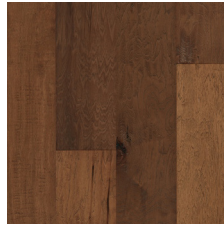

Bruce®

PHOTO: Flagstone, Hickory, EHN72L04H

NEXT FRONTIER™ | ENGINEERED HARDWOOD

American Made Quality and Beautiful Design

- Classic hand-scraped texture gives depth to the wood grain that you can see and feel
- Made from North American Hickory, one of the toughest and hardest American wood species
- Featuring our most scratch and stain-resistant coating to keep your floor looking beautiful
- Quality 6-1/2" wide-width boards

HICKORY

Natural
6-1/2" EHNH72L01HEE

Driftscape
6-1/2" EHNH72L02HEE

Summerlands
6-1/2" EHNH72L03HEE

Flagstone
6-1/2" EHNH72L04HEE

Earthen Shell
6-1/2" EHNH72L05HEE

Foggy Forest
6-1/2" EHNH72L06HEE

Forged Gray
6-1/2" EHNH72L07HEE

Steeple Spice
6-1/2" EHNH72L08HEE

Sparrow
6-1/2" EHNH72L09HEE

Ganache
6-1/2" EHNH72L10HEE

NEXT FRONTIER ENGINEERED

SPECIES	Hickory	THICKNESS	3/8"	PLANK LENGTH(S)	10"-48"	CARTONS PER PALLET	36
WIDTH	6-1/2"	GLOSS	Low	SQ FT PER CARTON	30.5	FINISH	Dura-Luster® Urethane
EDGE DETAIL	Micro-beveled edges and ends			BOARD-TO-BOARD VARIATION	Most		
INSTALLATION	Float, Glue, Staple Below / On / Above Ground Level			WARRANTY	25-Year Limited Residential, 3-Year Limited Commercial		