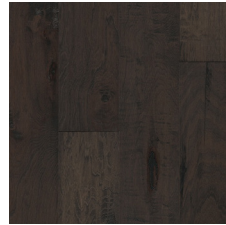

Bruce®

PHOTO: Flagstone, Hickory, EHN72L04H

NEXT FRONTIER™ | ENGINEERED HARDWOOD

American Made Quality and Beautiful Design

- Classic hand-scraped texture gives depth to the wood grain that you can see and feel
- Made from North American Hickory, one of the toughest and hardest American wood species
- Featuring our most scratch and stain-resistant coating to keep your floor looking beautiful
- Quality 6-1/2" wide-width boards

HICKORY

Natural
6-1/2" EHNH72L01HEE

Driftscape
6-1/2" EHNH72L02HEE

Summerlands
6-1/2" EHNH72L03HEE

Flagstone
6-1/2" EHNH72L04HEE

Earthen Shell
6-1/2" EHNH72L05HEE

Foggy Forest
6-1/2" EHNH72L06HEE

Forged Gray
6-1/2" EHNH72L07HEE

Steeple Spice
6-1/2" EHNH72L08HEE

Sparrow
6-1/2" EHNH72L09HEE

Ganache
6-1/2" EHNH72L10HEE

NEXT FRONTIER ENGINEERED

SPECIES	Hickory	THICKNESS	3/8"	PLANK LENGTH(S)	10"-48"	CARTONS PER PALLET	36
WIDTH	6-1/2"	GLOSS	Low	SQ FT PER CARTON	30.5	FINISH	Dura-Luster® Urethane
EDGE DETAIL	Micro-beveled edges and ends			BOARD-TO-BOARD VARIATION	Most		
INSTALLATION	Float, Glue, Staple Below / On / Above Ground Level			WARRANTY	25-Year Limited Residential, 3-Year Limited Commercial		